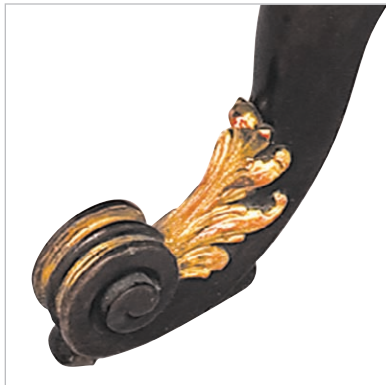

ANN GETTY HOUSE

COLLECTION

TA 211
Plate Table

TA 211

Plate Table

Victorian style mahogany gallery top circular table based on original, circa 1840. Rope-carved gallery over single frieze drawer on spiral-turned baluster standard raised on three foliate carved, down-swept legs ending in scroll toes.

COM

Plate provided by client

Dimensions

20" diameter 30 1/2" h

Plate size: Approximate 17 3/4" diameter

ANN GETTY HOUSE
COLLECTION