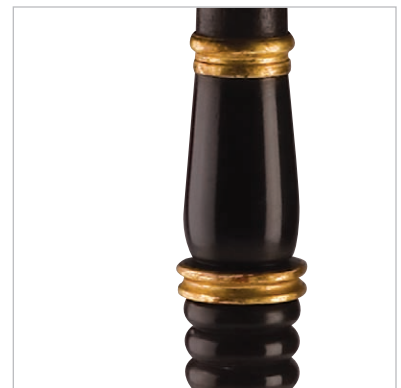

ANN GETTY HOUSE

COLLECTION

TA 210
Chinoiserie Side Table

TA 210

Chinoiserie Side Table

A Regency style black lacquer Chinoiserie side table with octagonal top raised on a turned column and tripod base ending in scrolled feet. The japanned top depicts a landscape with flowers.

Dimensions

18 5/8" w 29 3/4" h 13" d

ANN GETTY HOUSE
COLLECTION