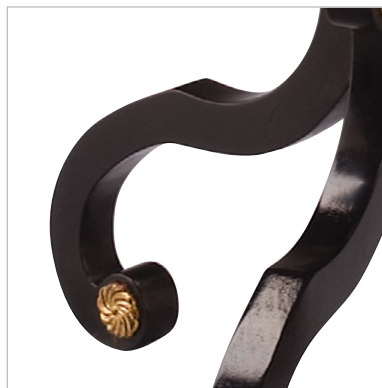

ANN GETTY HOUSE

COLLECTION

TA 210
Chinoiserie Side Table

TA 210

Chinoiserie Side Table

A Regency style black lacquer Chinoiserie side table with octagonal top raised on a turned column and tripod base ending in scrolled feet. The japanned top depicts a landscape with flowers.

Dimensions

18 5/8" w 29 3/4" h 13" d

ANN GETTY HOUSE
COLLECTION