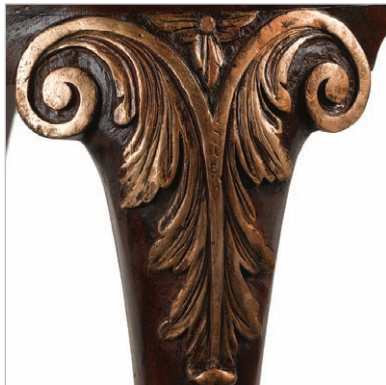

ANN GETTY HOUSE

COLLECTION

CH 121

George II Parcel Gilt Chair

CH 121

George II Parcel Gilt Chair

Stained Mahogany and Parcel Gilt chair, based on original
in Mr. & Mrs. Getty's collection, George II circa 1750.

COM: 2 1/2 yards, 54" plain

Dimensions

24" w 37 3/4" h 24" d

18" sh 17" sd

ANN GETTY HOUSE
COLLECTION