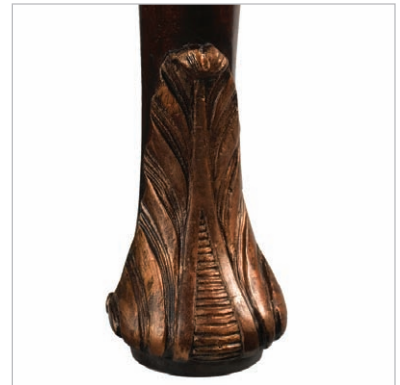

ANN GETTY HOUSE

COLLECTION

CH 121

George II Parcel Gilt Chair

CH 121

George II Parcel Gilt Chair

Stained Mahogany and Parcel Gilt chair, based on original
in Mr. & Mrs. Getty's collection, George II circa 1750.

COM: 2 1/2 yards, 54" plain

Dimensions

24" w 37 3/4" h 24" d

18" sh 17" sd

ANN GETTY HOUSE
COLLECTION