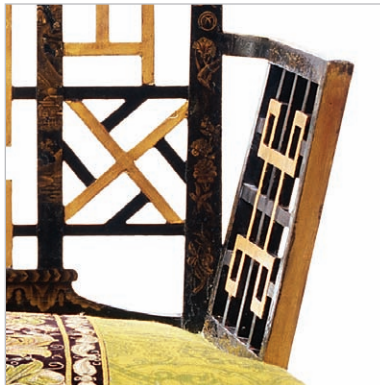

# ANN GETTY HOUSE

---

COLLECTION

CH 105  
*Badminton Chair*

CH 105

*Badminton Chair*

Armchair of western maple finished in highly distressed, raised Chinoiserie over layered oil lacquer finish. Wrapped seat with nailhead trim, gimp or small double welt.

COM: 1 yard, 54" plain.

Dimensions

26" w 41 1/4" h 23 3/4" d 17 3/4" sh 20" sd

ANN GETTY HOUSE  
COLLECTION